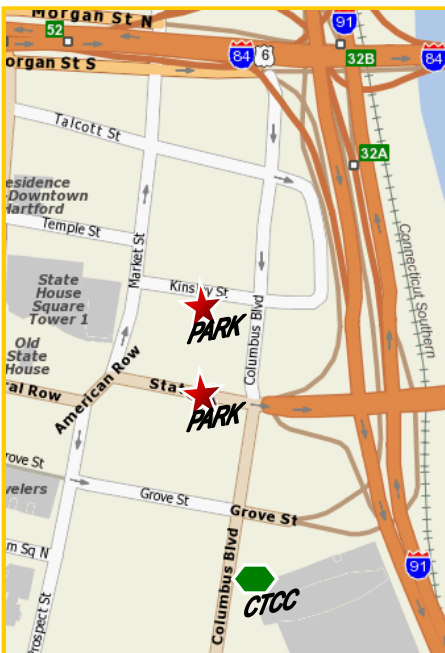

Park Here For Only \$5

Enter garage at 99 Kinsley or 50 State Streets, Hartford CT 06103.
Located 2 blocks from the Hartford Marriott and the Connecticut
Convention Center; other hotels are within a 6 block radius. Print
multiple copies; a coupon will be required for each entry.

Central Parking Welcomes New England Regional Volleyball Association

Use this coupon to receive \$5 discounted parking at the
Constitution Plaza Garage for the New England Winterfest
Tournament, January 15-18, 2010.