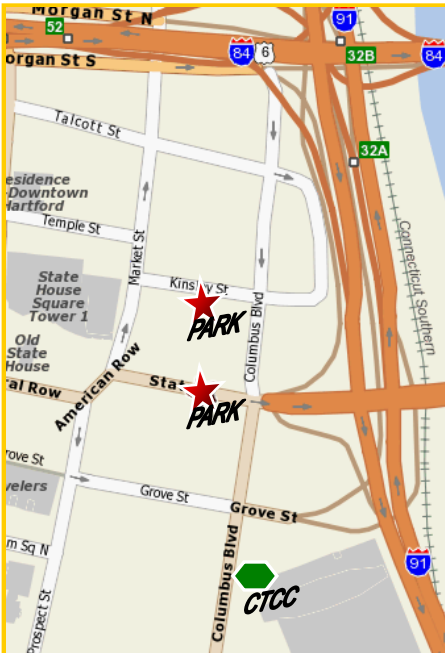

Central Parking Welcomes New England Regional Volleyball Association

Use this coupon to receive \$5 discounted parking at the
Constitution Plaza Garage for the New England Winterfest
Tournament, January 15-18, 2010.

Park Here For Only \$5

Enter garage at 99 Kinsley or 50 State Streets, Hartford CT 06103.
Located 2 blocks from the Hartford Marriott and the Connecticut
Convention Center; other hotels are within a 6 block radius. Print
multiple copies; a coupon will be required for each entry.